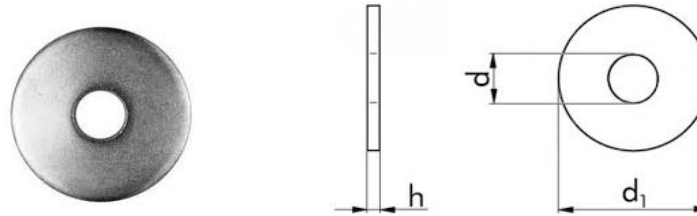

## DIN 1052 Wood Construction Washers

DIN 1052 Wood Construction Washers					
Thread Diameter	M12	M16	M20	M22	M24
d	14	18	22	25	27
d1	58	68	80	92	105
h	6	6	8	8	8

Material: A2 And A4 Stainless Steel

INFORMATION AND DRAWINGS PROVIDED ARE FOR REFERENCE ONLY